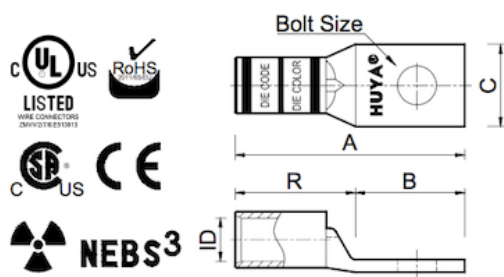

900 kcmil Catalog

Compression Connectors / One hole 0°

CATEGORY EDITION

900 kcmil

Compression Connectors / One hole 0° / 900 kcmil

Installation Information

Manufacturer	Tools	Color	Code
T&B	12 TON 15TON	Yellow	115
Panduit	-	Yellow	-
Burndy	-	Yellow	-

#	Cat.No	Wire Size			Dimension (in.)				
		Code	Flex Class G,H,I,K,M	Bolt Size	A	B	C	R	ID
1	DA9112	900 kcmil	1925/24 = 777 kcmil	1/2	4.21	1.81	2.17	2.54	1.19
2	DA9158	900 kcmil	1925/24 = 777 kcmil	5/8	3.98	1.58	2.17	2.54	1.19
3	LA9158	900 kcmil	1925/24 = 777 kcmil	5/8	5.18	1.58	2.17	3.74	1.19
4	WP9112-167	900 kcmil	1925/24 = 777 kcmil	1/2	4.83	1.80	2.18	2.49	1.16
5	WP9158-045	900 kcmil	1925/24 = 777 kcmil	5/8	4.83	1.80	2.18	2.49	1.16