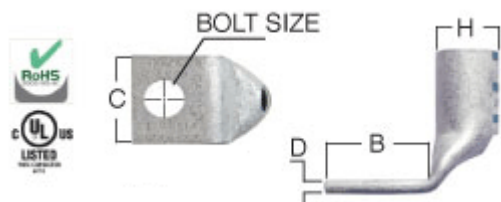

250 kcmil Catalog

Compression Connectors / One hole 90°

CATEGORY EDITION

250 kcmil

Compression Connectors / One hole 90° / 250 kcmil

Installation Information

Manufacturer	Tools	Color	Code
T&B	TBM5 TBM8	Yellow	62
Panduit	CT-720 CT-920	Yellow	P62
Burndy	MY29 Y644M	Yellow	16