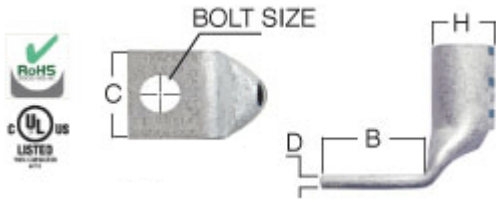

900 kcmil Catalog

Compression Connectors / One hole 90°

CATEGORY EDITION

900 kcmil

Compression Connectors / One hole 90° / 900 kcmil

Installation Information

Manufacturer	Tools	Color	Code
T&B	12 TON 15TON	Yellow	115
Panduit	-	Yellow	-
Burndy	-	Yellow	-

#	Cat.No	Wire Size			Dimension (in.)			
		Code	Flex Class G,H,I,K,M	Bolt Size	B	C	D	H
1	DA9158A	900 kcmil	1925/24 = 777 kcmil	5/8	1.58	2.17	0.31	1.19
2	LA9158A	900 kcmil	1925/24 = 777 kcmil	5/8	1.58	2.17	0.31	1.19
3	WP9158A-047	900 kcmil	1925/24 = 777 kcmil	5/8	1.80	2.18	0.33	1.16