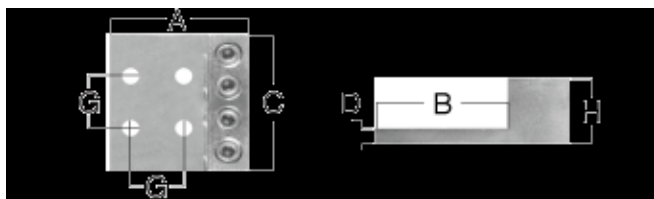

AM-44

Mechanical Connectors / AM-44

Installation Information

Manufacturer	Tools	Color	Code
-	-	-	-

#	Cat.No	Wire Range	Bolt Size	Hex Size	Dimensions (in.)					
					A	B	C	D	G	H
1	AM2506-44	#6 AWG - 250 kcmil	1/2	3/8	4.19	3.06	3.68	0.24	1.75	0.99