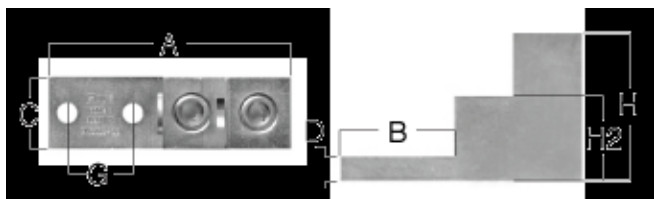

AM-22S

Mechanical Connectors / AM-22S

Installation Information

Manufacturer	Tools	Color	Code
-			

#	Cat.No	Wire Range	Bolt Size	Hex Size	Dimensions (in.)					
					A	B	C	D	G	H
1	AM5140-22S	4/0 AWG - 500 kcmil	1/4	3/8	2.91	1.69	1.43	0.62	0.69	2.37
2	AM6102-22S	#2 AWG - 600 kcmil	3/8	1/2	4.91	2.34	1.49	0.74	1.38	2.99
3	AM7530-22S	3/0 AWG - 750 kcmil	3/8	1/2	4.91	2.34	1.49	0.74	1.38	2.99