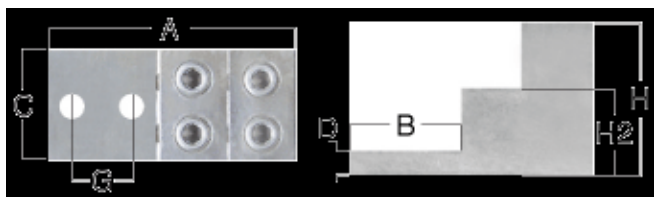

AM-42S

Mechanical Connectors / AM-42S

Installation Information

Manufacturer	Tools	Color	Code
-			

#	Cat.No	Wire Range	Bolt Size	Hex Size	Dimensions (in.)					
					A	B	C	D	G	H
1	AM6102-42S	#2 AWG - 600 kcmil	3/8	1/2	4.91	2.34	2.46	0.74	1.38	2.99
2	AM7510-42S	1/0 AWG - 750 kcmil	3/8	1/2	4.91	2.34	2.62	0.74	1.38	2.99