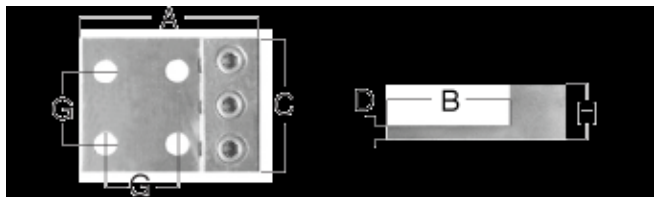

AM-34

Mechanical Connectors / AM-34

Installation Information

Manufacturer	Tools	Color	Code
-			

#	Cat.No	Wire Range	Bolt Size	Hex Size	Dimensions (in.)					
					A	B	C	D	G	H
1	AM1151-64	500 kcmil - 1000 kcmil	1/2	9/16	6.19	3.44	4.74	0.55	1.75	1.87
2	AM2506-34	#6 AWG - 250 kcmil	1/2	1/4	4.19	3.07	2.80	0.24	1.75	1.24
3	AM3006-34	#6 AWG - 3/0 AWG	1/2	1/4	4.19	3.38	2.80	0.24	1.75	0.80
4	AM3506-34	#6 AWG - 350 kcmil	1/2	5/16	4.19	3.06	2.99	0.24	1.75	1.24
5	AM6102-34	#2 AWG - 600 kcmil	1/2	3/8	4.69	3.31	3.74	0.43	1.75	1.55
6	AM8135-64	350 kcmil - 800 kcmil	1/2	3/8	6.19	3.44	4.24	0.55	1.75	1.87