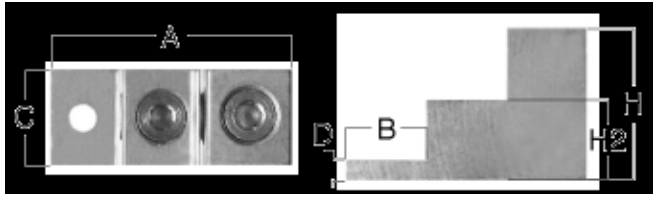

AM-21S

Mechanical Connectors / AM-21S

Installation Information

Manufacturer	Tools	Color	Code
-			

#	Cat.No	Wire Range	Bolt Size	Hex Size	Dimensions (in.)				
					A	B	C	D	H
1	AM3106-21S	#6 AWG - 300 kcmil	5/16	5/16	3.00	1.00	0.99	0.49	1.99