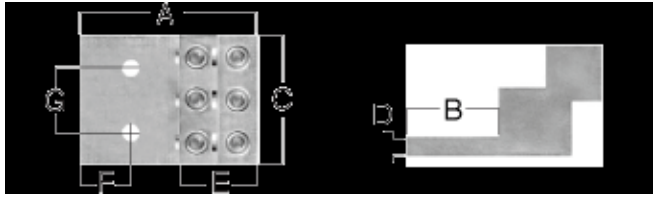

SAM-62

Mechanical Connectors / SAM-62

Installation Information

Manufacturer	Tools	Color	Code
-			

#	Cat.No	Wire Range	Bolt Size	Hex Size	Dimensions (in.)					
					A	B	C	D	G	H
1	AM7510-62	#1/0-750 kcmil	3/8	3/8	4.91	2.60	3.90	0.5	2.00	1.25