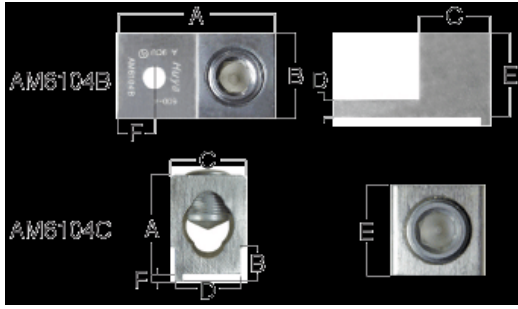

Special

Mechanical Connectors / Special

Installation Information

Manufacturer	Tools	Color	Code
-			

#	Cat.No	Wire Range	Bolt Size	Hex Size	Dimensions (in.)					
					A	B	C	D	G	H
1	AM6104B	#4-600 kcmil	3/8	3/8	2.81	1.38	1.31	0.312	--	0.70