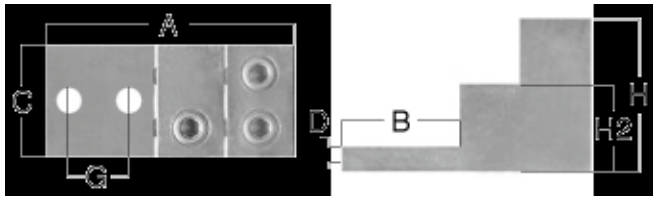

AM-32S

Mechanical Connectors / AM-32S

Installation Information

Manufacturer	Tools	Color	Code
-	-	-	-

#	Cat.No	Wire Range	Bolt Size	Hex Size	Dimensions (in.)					
					A	B	C	D	G	H
1	AM6102-32S	#2 AWG - 600 kcmil	3/8	1/2	4.91	2.34	2.46	0.74	1.38	2.99
2	AM7530-32S	3/0 AWG - 750 kcmil	3/8	1/2	4.91	2.34	2.62	0.74	1.38	2.99