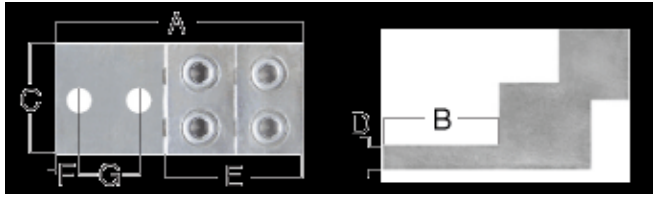

SAM-42

Mechanical Connectors / SAM-42

Installation Information

Manufacturer	Tools	Color	Code
-			

#	Cat.No	Wire Range	Bolt Size	Hex Size	Dimensions (in.)					
					A	B	C	D	G	H
1	AM7510-42	#1/0 - 750 kcmil	3/8	3/8	4.91	2.60	2.63	0.5	1.38	0.38