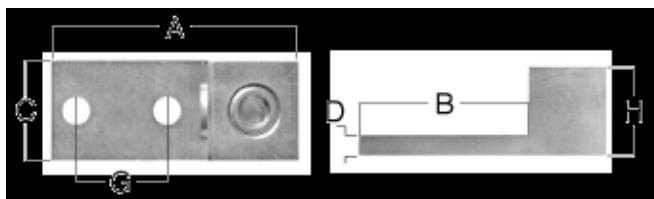

AM-12

Mechanical Connectors / AM-12

Installation Information

Manufacturer	Tools	Color	Code
-			

#	Cat.No	Wire Range	Bolt Size	Hex Size	Dimensions (in.)					
					A	B	C	D	G	H
1	AM3506-12	#6 AWG - 350 kcmil	1/2	3/8	4.19	3.06	1.12	0.24	1.75	1.24
2	AM6104-12	#4 AWG - 600 kcmil	1/2	1/2	4.69	3.31	1.49	0.43	1.75	1.55
3	AM8135-12	350 kcmil - 800 kcmil	1/2	3/8	6.19	3.44	1.74	0.55	1.75	1.87