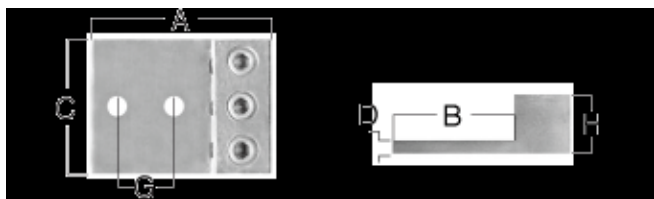

AM-32

Mechanical Connectors / AM-32

Installation Information

Manufacturer	Tools	Color	Code
-			

#	Cat.No	Wire Range	Bolt Size	Hex Size	Dimensions (in.)					
					A	B	C	D	G	H
1	AM0214-32	#14 AWG - #2 AWG	5/16	SLOT	2.49	2.03	1.62	0.18	0.87	0.46
2	AM1012-32	#12 AWG - 1/0 AWG	3/8	SLOT	2.94	2.31	1.93	0.18	1.00	0.62
3	AM1151-62	500 kcmil - 1000 kcmil	1/2	3/8	6.19	3.44	4.74	0.55	1.75	1.87
4	AM2506-32	#6 AWG - 250 kcmil	1/2	5/16	4.19	3.06	2.80	0.24	1.75	1.24
5	AM3006-32	#6 AWG - 3/0 AWG	1/2	1/4	4.19	3.38	2.80	0.24	1.75	0.80
6	AM3506-32	#6 AWG - 350 kcmil	1/2	5/16	4.19	3.06	2.99	0.24	1.75	1.24
7	AM6102-32	#2 AWG - 600 kcmil	1/2	1/2	4.69	3.31	3.74	0.43	1.75	1.55
8	AM8135-62	350 kcmil - 800 kcmil	1/2	3/8	6.19	3.44	4.24	0.55	1.75	1.87