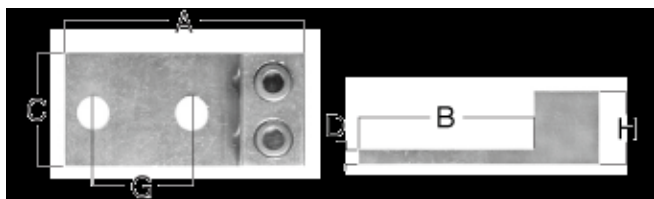

AM-22

Mechanical Connectors / AM-22

Installation Information

Manufacturer	Tools	Color	Code
-			

#	Cat.No	Wire Range	Bolt Size	Hex Size	Dimensions (in.)					
					A	B	C	D	G	H
1	AM3506-22	#6 AWG - 350 kcmil	1/2	3/8	4.19	3.06	1.93	0.24	1.75	1.24
2	AM6104-22	#4 AWG - 600 kcmil	1/2	1/2	4.69	3.31	2.43	0.43	1.75	1.55
3	AM8135-42	350 kcmil - 800 kcmil	1/2	3/8	6.19	3.44	3.18	0.55	1.75	1.87