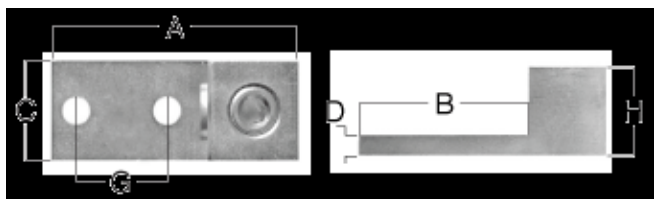

AM-12 Catalog

Mechanical Connectors

CATEGORY EDITION

AM-12

Mechanical Connectors / AM-12

Installation Information

Manufacturer	Tools	Color	Code
-			

#	Cat.No	Wire Range	Bolt Size	Hex Size	Dimensions (in.)					
					A	B	C	D	G	H
1	AM3506-12	#6 AWG - 350 kcmil	1/2	3/8	4.19	3.06	1.12	0.24	1.75	1.24
2	AM6104-12	#4 AWG - 600 kcmil	1/2	1/2	4.69	3.31	1.49	0.43	1.75	1.55
3	AM8135-12	350 kcmil - 800 kcmil	1/2	3/8	6.19	3.44	1.74	0.55	1.75	1.87