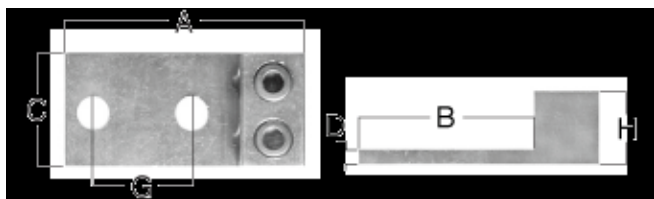

AM-22 Catalog

Mechanical Connectors

CATEGORY EDITION

AM-22

Mechanical Connectors / AM-22

Installation Information

Manufacturer	Tools	Color	Code
-			

#	Cat.No	Wire Range	Bolt Size	Hex Size	Dimensions (in.)					
					A	B	C	D	G	H
1	AM3506-22	#6 AWG - 350 kcmil	1/2	3/8	4.19	3.06	1.93	0.24	1.75	1.24
2	AM6104-22	#4 AWG - 600 kcmil	1/2	1/2	4.69	3.31	2.43	0.43	1.75	1.55
3	AM8135-42	350 kcmil - 800 kcmil	1/2	3/8	6.19	3.44	3.18	0.55	1.75	1.87