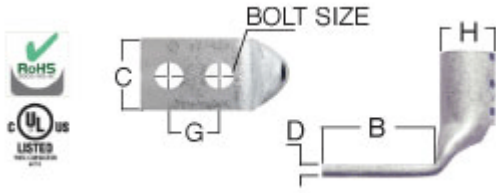

900 kcmil Catalog

Compression Connectors / Two hole 90°

CATEGORY EDITION

900 kcmil

Compression Connectors / Two hole 90° / 900 kcmil

Installation Information

Manufacturer	Tools	Color	Code
T&B	2 TON 15TON	Yellow	115
Panduit	-	Yellow	-
Burndy	-	Yellow	-

#	Cat.No	Wire Size			Dimension (in.)				
		Code	Flex Class G,H,I,K,M	Bolt Size	B	C	D	G	H
1	DB911243A	900 kcmil	1925/24 = 777 kcmil	1/2	3.00	2.18	0.31	1.75	1.35
2	LB911243A	900 kcmil	1925/24 = 777 kcmil	1/2	3.00	2.18	0.31	1.75	1.35
3	WP911243A-050	900 kcmil	1925/24 = 777 kcmil	1/2	2.85	2.18	0.33	1.75	1.32