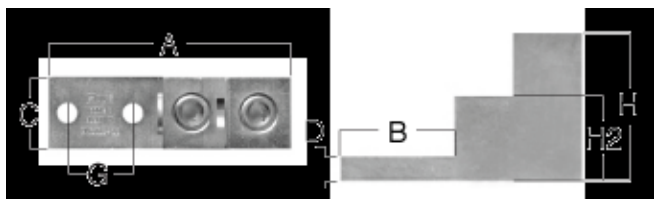

## Installation Information

Manufacturer	Tools	Color	Code
-			

#	Cat.No	Wire Range	Bolt Size	Hex Size	Dimensions (in.)					
					A	B	C	D	G	H
1	AM5140-22S	4/0 AWG - 500 kcmil	1/4	3/8	2.91	1.69	1.43	0.62	0.69	2.37
2	AM6102-22S	#2 AWG - 600 kcmil	3/8	1/2	4.91	2.34	1.49	0.74	1.38	2.99
3	AM7530-22S	3/0 AWG - 750 kcmil	3/8	1/2	4.91	2.34	1.49	0.74	1.38	2.99