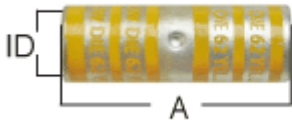

250 to 750 Catalog

Compression Connectors / Splices

CATEGORY EDITION

250 to 750

Compression Connectors / Splices / 250 to 750

Installation Information

Manufacturer	Tools	Color	Code
-			

#	Cat.No	Wire Range		Dimension (in.)		Die Code	Die Color
		Code	Flex	A	ID		