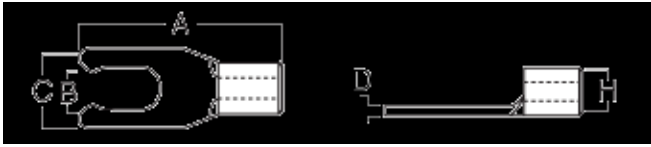

Non-Insulated (LS) Catalog

Wire Terminals / Locking

CATEGORY EDITION

Non-Insulated (LS)

Wire Terminals / Locking / Non-Insulated (LS)

Installation Information

Manufacturer	Tools	Color	Code
-			

#	Cat.No	Stud/Tab		Dimension (Inch)					Wire Range
		Size	A	B	C	D	H	A.W.G	