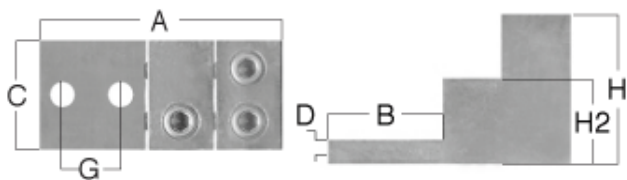

AM-32S Catalog

Mechanical Connectors

CATEGORY EDITION

AM-32S

Mechanical Connectors / AM-32S

Installation Information

Manufacturer	Tools	Color	Code
-			

#	Cat.No	Wire Range	Bolt Size	Hex Size	Dimensions (in.)					
					A	B	C	D	G	H
1	AM6102-32S	#2 AWG - 600 kcmil	3/8	1/2	4.91	2.34	2.46	0.74	1.38	2.99
2	AM7530-32S	3/0 AWG - 750 kcmil	3/8	1/2	4.91	2.34	2.62	0.74	1.38	2.99