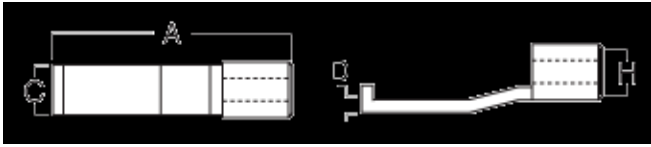

Non-Insulated (HBL) Catalog

Wire Terminals / Lipped

CATEGORY EDITION

Non-Insulated (HBL)

Wire Terminals / Lipped / Non-Insulated (HBL)

Installation Information

Manufacturer	Tools	Color	Code
-			

#	Cat.No	Dimension (Inch)				Wire Range
		A	C	D	H	A.W.G