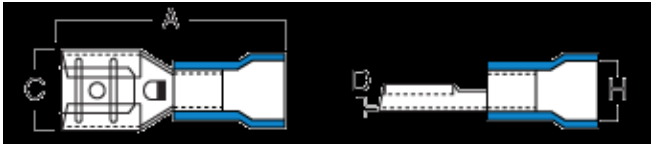

Vinyl-Insulated (VF) Catalog

Wire Terminals / Female

CATEGORY EDITION

Vinyl-Insulated (VF)

Wire Terminals / Female / Vinyl-Insulated (VF)

Installation Information

Manufacturer	Tools	Color	Code
-			

#	Cat.No	Stud/Tab	Dimension (Inch)				Wire Range
		Height * Width	A	C	D	H	A.W.G