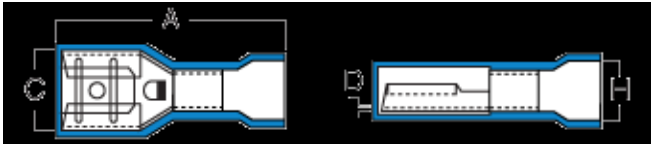

Vinyl-Fully (VF-A) Catalog

Wire Terminals / Female

CATEGORY EDITION

Vinyl-Fully (VF-A)

Wire Terminals / Female / Vinyl-Fully (VF-A)

Installation Information

Manufacturer	Tools	Color	Code
-			

#	Cat.No	Stud/Tab		Dimension (Inch)				Wire Range
		Height * Width	A	C	D	H	A.W.G	
No items in this section.								