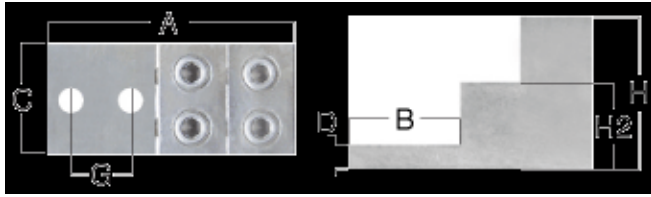

AM-42S Catalog

Mechanical Connectors

CATEGORY EDITION

AM-42S

Mechanical Connectors / AM-42S

Installation Information

Manufacturer	Tools	Color	Code
-			

#	Cat.No	Wire Range	Bolt Size	Hex Size	Dimensions (in.)					
					A	B	C	D	G	H
1	AM6102-42S	#2 AWG - 600 kcmil	3/8	1/2	4.91	2.34	2.46	0.74	1.38	2.99
2	AM7510-42S	1/0 AWG - 750 kcmil	3/8	1/2	4.91	2.34	2.62	0.74	1.38	2.99