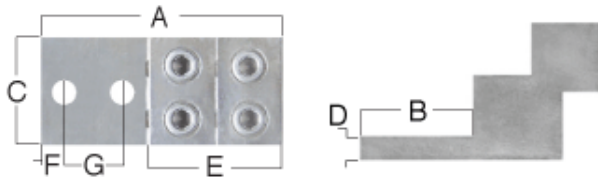

SAM-42 Catalog

Mechanical Connectors

CATEGORY EDITION

SAM-42

Mechanical Connectors / SAM-42

Installation Information

Manufacturer	Tools	Color	Code
-			

#	Cat.No	Wire Range	Bolt Size	Hex Size	Dimensions (in.)					
					A	B	C	D	G	H
1	AM7510-42	#1/0 - 750 kcmil	3/8	3/8	4.91	2.60	2.63	0.5	1.38	0.38