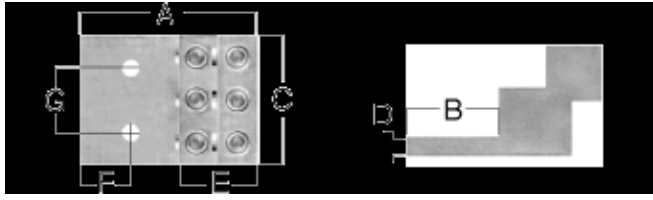

## Installation Information

Manufacturer	Tools	Color	Code
-			

#	Cat.No	Wire Range	Bolt Size	Hex Size	Dimensions (in.)					
					A	B	C	D	G	H
1	AM7510-62	#1/0-750 kcmil	3/8	3/8	4.91	2.60	3.90	0.5	2.00	1.25