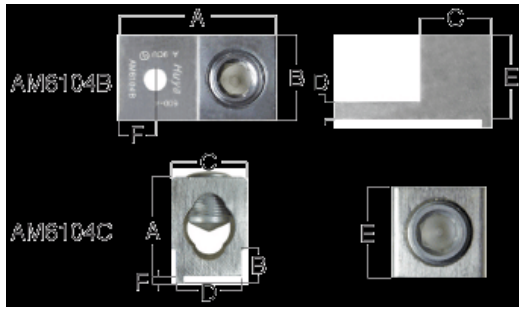

Special Catalog

Mechanical Connectors

CATEGORY EDITION

Special

Mechanical Connectors / Special

Installation Information

Manufacturer	Tools	Color	Code
-			

#	Cat.No	Wire Range	Bolt Size	Hex Size	Dimensions (in.)					
					A	B	C	D	G	H
1	AM6104B	#4-600 kcmil	3/8	3/8	2.81	1.38	1.31	0.312	--	0.70