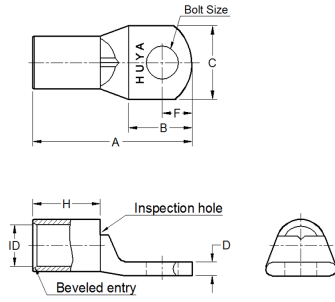

630mm Catalog

Metric Wire Connector / KC Series Metric Terminals

CATEGORY EDITION

630mm

Metric Wire Connector / KC Series Metric Terminals / 630mm

Installation Information

Manufacturer	Tools	Color	Code
-			

#	Cat.No	Wire Size (mm ²)	Bolt Size	Dimension (mm)						
				A	B	C	D	F	H	ID
1	KC6316	630.00	M16	118.00	41.00	61.00	8.90	19.00	53.00	33.10
2	KC6320	630.00	M20	124.00	47.00	61.00	8.90	23.00	53.00	33.10