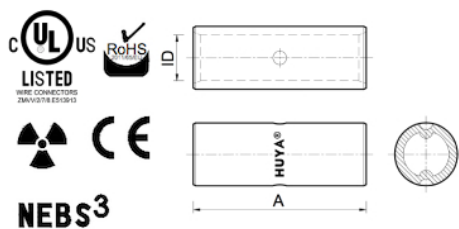

630 mm²

Metric Wire Connector / Splices / 630 mm²

Installation Information

Manufacturer	Tools	Color	Code
T&B	TBM26 TBM60	--	120
Panduit	CT-930 CT-940	--	P125
Burndy	PAT750 Y35	--	29
Celestra	A45	--	120

#	Cat.No	Wire Size (mm²)	Dimension (mm)	
			A	ID
1	MS63	630.00	105.00	33.40
2	MS63-30	630.00	175.00	39.00
3	MS63-31	630.00	135.00	34.00
4	MS63-32	630.00	135.00	34.00
5	MS63-50	630.00	131.00	34.50