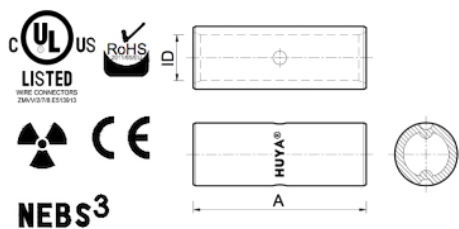

185 mm²

Metric Wire Connector / Splices / 185 mm²

Installation Information

Manufacturer	Tools	Color	Code
T&B	TBM62 BPLT14	--	37
Panduit	CT-2001 CT-930	--	P76
Burndy	PAT600 Y35	--	18
Celestra	A45	--	37

#	Cat.No	Wire Size (mm²)	Dimension (mm)	
			A	ID
1	MS18	185.00	64.00	19.20
2	MS18-30	185.00	70.00	21.00
3	MS18-31	185.00	70.00	19.00
4	MS18-32	185.00	75.00	19.00
5	MS18-50	185.00	61.00	18.60
6	MS18-51	185.00	72.00	20.80