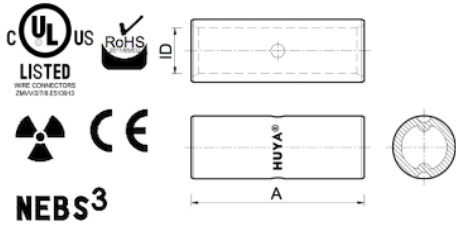

500 mm²

Metric Wire Connector / Splices / 500 mm²

Installation Information

Manufacturer	Tools	Color	Code
T&B	TBM26 TBM60	--	100
Panduit	CT-930 CT-940	--	P125
Burndy	PAT750 Y35	--	L115
Celestra	A45	--	100

#	Cat.No	Wire Size (mm²)	Dimension (mm)	
			A	ID
1	MS51	500.00	98.00	30.30
2	MS51-30	500.00	135.00	33.00
3	MS51-31	500.00	135.00	31.00
4	MS51-32	500.00	135.00	31.00
5	MS51-50	500.00	96.00	31.00