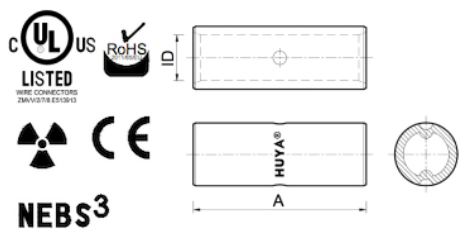

300 mm²

Metric Wire Connector / Splices / 300 mm²

Installation Information

Manufacturer	Tools	Color	Code
T&B	BPLT14	--	60
Panduit	CT-930 CT-940	--	P94
Burndy	PAT750 Y35	--	22
Celestra	A45	--	60

#	Cat.No	Wire Size (mm²)	Dimension (mm)	
			A	ID
1	MS31	300.00	90.00	23.70
2	MS31-30	300.00	75.00	24.50
3	MS31-31	300.00	90.00	24.00
4	MS31-32	300.00	90.00	24.00
5	MS31-50	300.00	75.00	23.50
6	MS31-51	300.00	95.00	26.20