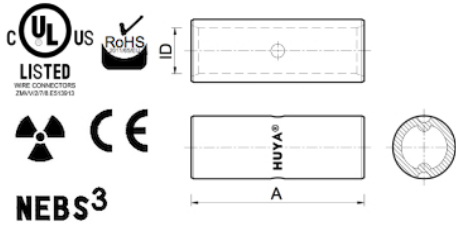

400 mm²

Metric Wire Connector / Splices / 400 mm²

Installation Information

Manufacturer	Tools	Color	Code
T&B	BPLT14 TBM26	--	80
Panduit	CT-930 CT-940	--	P106
Burndy	PAT750 Y35	--	24
Celestra	A45	--	80

#	Cat.No	Wire Size (mm²)	Dimension (mm)	
			A	ID
1	MS41	400.00	94.00	27.00
2	MS41-30	400.00	100.00	30.00
3	MS41-31	400.00	90.00	26.00
4	MS41-32	400.00	90.00	26.00
5	MS41-50	400.00	95.00	27.00