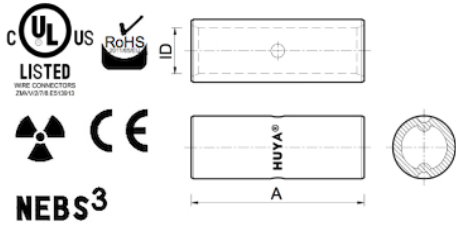

95 mm²

Metric Wire Connector / Splices / 95 mm²

Installation Information

Manufacturer	Tools	Color	Code
T&B	TBM62 BPLT14	--	19
Panduit	CT-2001 CT-930	--	P54
Burndy	MY29 Y644M	--	14
Celestra	A45	--	19

#	Cat.No	Wire Size (mm²)	Dimension (mm)	
			A	ID
1	MS95	95.00	43.00	13.50
2	MS95-30	95.00	45.00	15.00
3	MS95-31	95.00	55.00	13.00
4	MS95-32	95.00	60.00	13.50
5	MS95-50	95.00	54.00	13.50
6	MS95-51	95.00	57.00	15.20