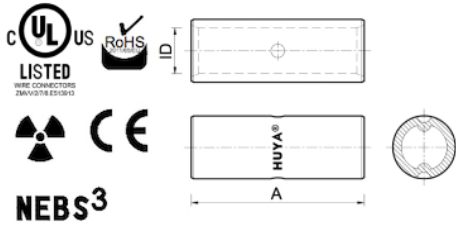

# 25 mm<sup>2</sup>

Metric Wire Connector / Splices / 25 mm<sup>2</sup>