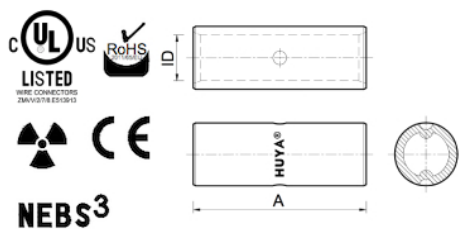

# 35 mm<sup>2</sup>

Metric Wire Connector / Splices / 35 mm<sup>2</sup>