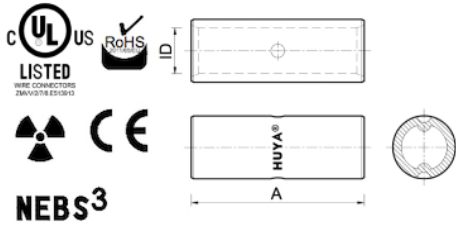

# 50 mm<sup>2</sup>

Metric Wire Connector / Splices / 50 mm<sup>2</sup>