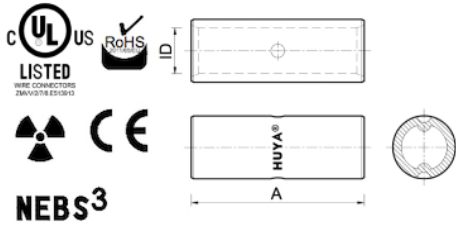

# 95 mm<sup>2</sup>

Metric Wire Connector / Splices / 95 mm<sup>2</sup>