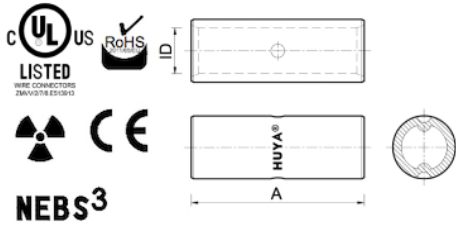

120 mm² Catalog

Metric Wire Connector / Splices

CATEGORY EDITION

120 mm²

Metric Wire Connector / Splices / 120 mm²

Installation Information

Manufacturer	Tools	Color	Code
T&B	TBM62 BPLT14	--	24
Panduit	CT-2001 CT-930	--	P62
Burndy	PAT600 Y35	--	15
Celestra	A45	--	24

#	Cat.No	Wire Size (mm ²)	Dimension (mm)	
			A	ID
1	MS12	120.00	47.00	15.20
2	MS12-30	120.00	55.00	17.00
3	MS12-31	120.00	60.00	15.00
4	MS12-32	120.00	60.00	15.00
5	MS12-50	120.00	57.00	15.20
6	MS12-51	120.00	57.00	16.50