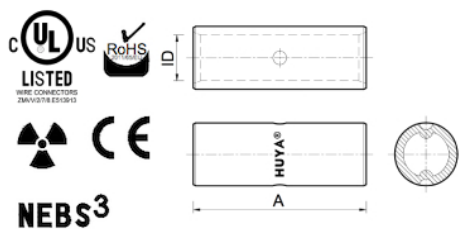

150 mm² Catalog

Metric Wire Connector / Splices

CATEGORY EDITION

150 mm²

Metric Wire Connector / Splices / 150 mm²

Installation Information

Manufacturer	Tools	Color	Code
T&B	TBM62 BPLT14	--	30
Panduit	CT-2001 CT-930	--	P66
Burndy	PAT600 Y35	--	17
Celestra	A45	--	30

#	Cat.No	Wire Size (mm ²)	Dimension (mm)	
			A	ID
1	MS15	150.00	58.00	16.70
2	MS15-30	150.00	65.00	19.00
3	MS15-31	150.00	65.00	17.00
4	MS15-32	150.00	65.00	17.00
5	MS15-50	150.00	57.00	16.50
6	MS15-51	150.00	61.00	18.60