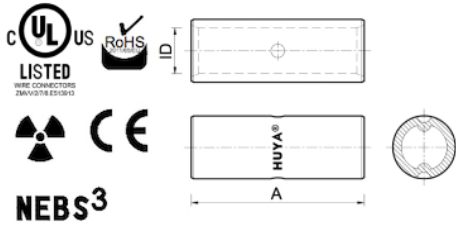

185 mm² Catalog

Metric Wire Connector / Splices

CATEGORY EDITION

185 mm²

Metric Wire Connector / Splices / 185 mm²

Installation Information

Manufacturer	Tools	Color	Code
T&B	TBM62 BPLT14	--	37
Panduit	CT-2001 CT-930	--	P76
Burndy	PAT600 Y35	--	18
Celestra	A45	--	37

#	Cat.No	Wire Size (mm ²)	Dimension (mm)	
			A	ID
1	MS18	185.00	64.00	19.20
2	MS18-30	185.00	70.00	21.00
3	MS18-31	185.00	70.00	19.00
4	MS18-32	185.00	75.00	19.00
5	MS18-50	185.00	61.00	18.60
6	MS18-51	185.00	72.00	20.80