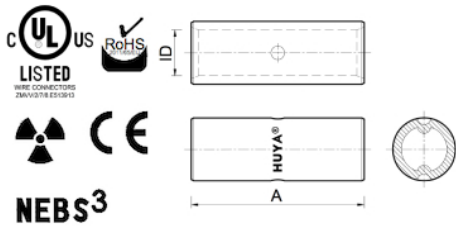

240 mm²

Metric Wire Connector / Splices / 240 mm²

Installation Information

Manufacturer	Tools	Color	Code
T&B	TBM62 BPLT14	--	48
Panduit	CT-2001 CT-930	--	P87
Burndy	PAT600 Y35	--	20
Celestra	A45	--	48

#	Cat.No	Wire Size (mm²)	Dimension (mm)	
			A	ID
1	MS24	240.00	75.00	21.10
2	MS24-30	240.00	70.00	22.50
3	MS24-31	240.00	70.00	21.00
4	MS24-32	240.00	85.00	21.00
5	MS24-50	240.00	72.00	20.80
6	MS24-51	240.00	75.00	23.50