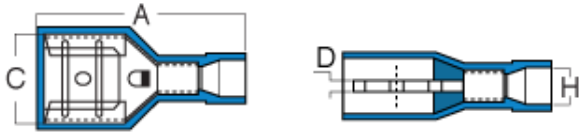

Nylon-Fully (AEF-AL)

Wire Terminals / Female / Nylon-Fully (AEF-AL)

Installation Information

Manufacturer	Tools	Color	Code
-			

#	Cat.No	Stud/Tab	Dimension (Inch)				Wire Range
		Height * Width	A	C	D	H	A.W.G

No items in this section.