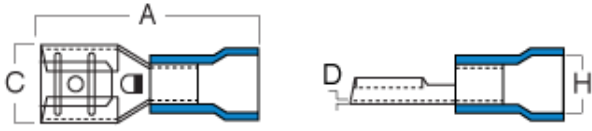

Nylon-Insulated (AEF)

Wire Terminals / Female / Nylon-Insulated (AEF)

Installation Information

Manufacturer	Tools	Color	Code
-			

#	Cat.No	Stud/Tab	Dimension (Inch)				Wire Range
		Height * Width	A	C	D	H	A.W.G

No items in this section.