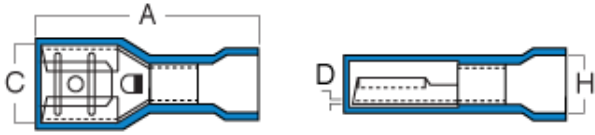

Vinyl-Fully (VF-A)

Wire Terminals / Female / Vinyl-Fully (VF-A)

Installation Information

Manufacturer	Tools	Color	Code
-			

#	Cat.No	Stud/Tab	Dimension (Inch)				Wire Range
		Height * Width	A	C	D	H	A.W.G

No items in this section.