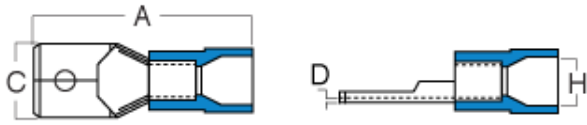

AL-Series-Nylon (AEM-AL)

Wire Terminals / Male-D / AL-Series-Nylon (AEM-AL)

Installation Information

Manufacturer	Tools	Color	Code
-			

#	Cat.No	Stud/Tab Height * Width	Dimension (Inch)				Wire Range
			A	C	D	H	A.W.G

No items in this section.

Vinyl-Insulated (VM)

Wire Terminals / Male-D

Vinyl-Insulated (VM)

Wire Terminals / Male-D / Vinyl-Insulated (VM)

Installation Information

Manufacturer	Tools	Color	Code
-			

#	Cat.No	Stud/Tab	Dimension (Inch)				Wire Range
		Height * Width	A	C	D	H	A.W.G

No items in this section.

Nylon-Insulated (AEM)

Wire Terminals / Male-D

Nylon-Insulated (AEM)

Wire Terminals / Male-D / Nylon-Insulated (AEM)

Installation Information

Manufacturer	Tools	Color	Code
-			

#	Cat.No	Stud/Tab	Dimension (Inch)				Wire Range
		Height * Width	A	C	D	H	A.W.G