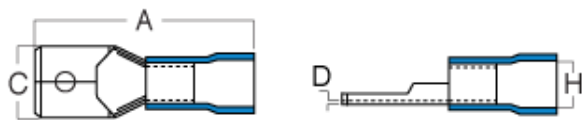

AL-Series-Nylon (AEM-AL)

Wire Terminals / Male-D / AL-Series-Nylon (AEM-AL)

Installation Information

Manufacturer	Tools	Color	Code
-			

#	Cat.No	Stud/Tab Height * Width	Dimension (Inch)				Wire Range
			A	C	D	H	A.W.G

No items in this section.

Vinyl-Insulated (VM)

Wire Terminals / Male-D

Vinyl-Insulated (VM)

Wire Terminals / Male-D / Vinyl-Insulated (VM)

Installation Information

Manufacturer	Tools	Color	Code
-			

#	Cat.No	Stud/Tab	Dimension (Inch)				Wire Range
		Height * Width	A	C	D	H	A.W.G