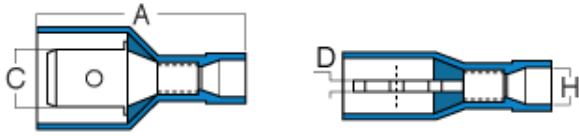

Male-D Catalog

Wire Terminals

CATEGORY EDITION

Table of Contents

Catalog structure and section page index

AL-Series-Nylon (AEM-AL)	3
Vinyl-Insulated (VM)	5
Nylon-Insulated (AEM)	7

AL-Series-Nylon (AEM-AL)

Wire Terminals / Male-D

AL-Series-Nylon (AEM-AL)

Wire Terminals / Male-D / AL-Series-Nylon (AEM-AL)

Installation Information

Manufacturer	Tools	Color	Code
-			

#	Cat.No	Stud/Tab Height * Width	Dimension (Inch)				Wire Range
			A	C	D	H	A.W.G